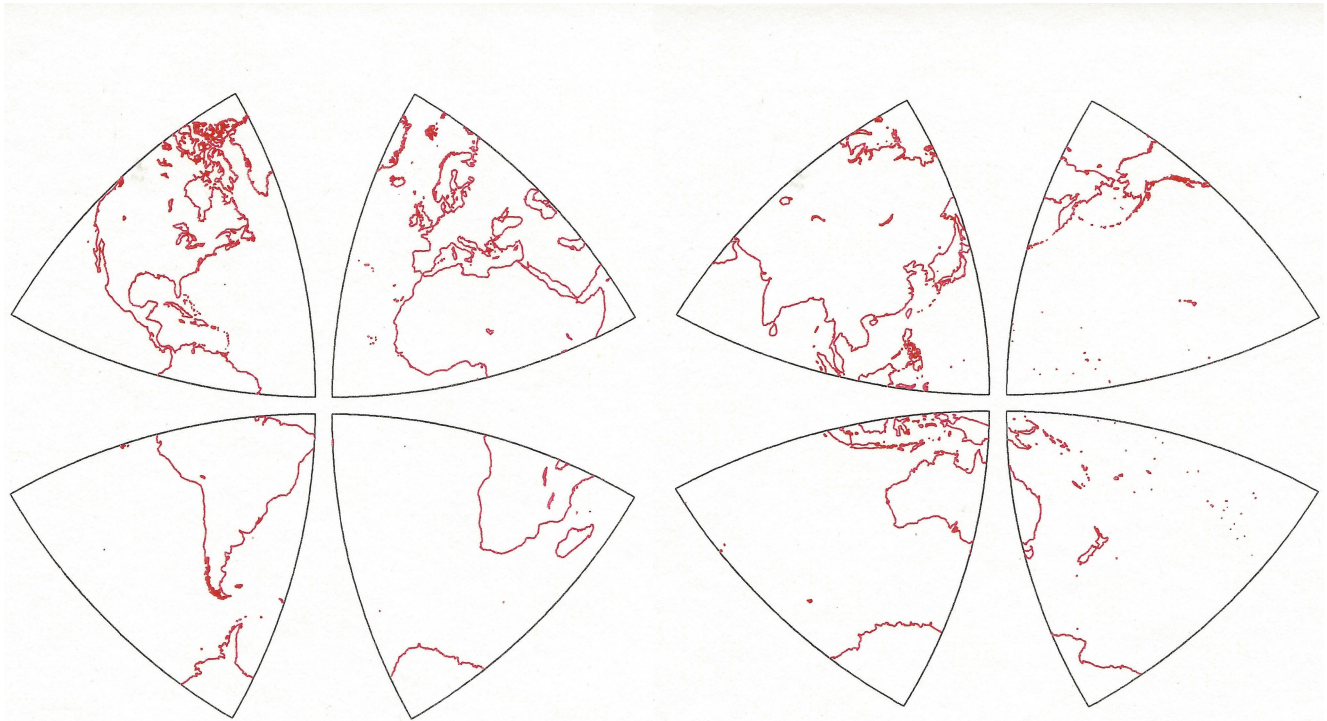

Channeling da Vinci

The flowers appear on the earth; the time of singing of birds is come. Song of Solomon 2:12

Petaled world, inspired by a map from Leonardo da Vinci
The McIlroys, 1999

The front and back of this card are laid out like halves of a map found among da Vinci's papers, drawn soon after the christening of America. Each petal is a stereographic projection with a separate center. The petals on Leonardo's map bulged more, with 120° angles, and were clustered around the north and south poles. It lacked two continents, Australia and North America, but lucked out with a hypothetical Antarctica.